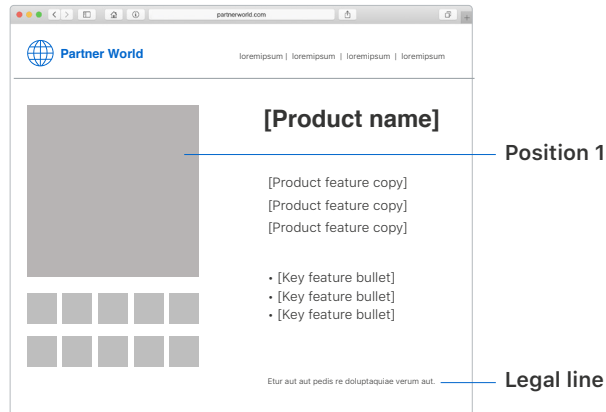

Guidance

For images showing accessories, please include the following legal line: Accessories are sold separately and subject to availability. Compatibility varies by generation.